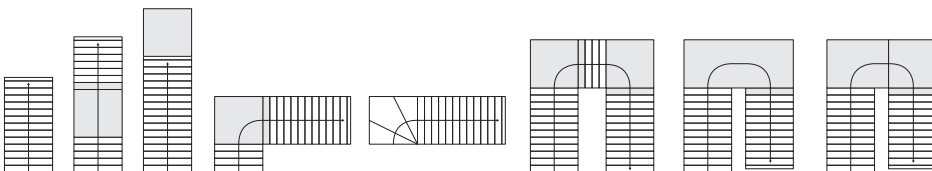

Optional:

staircase with empty steps

led white or RGB

led white or RGB

maintenance
see www.graah.be