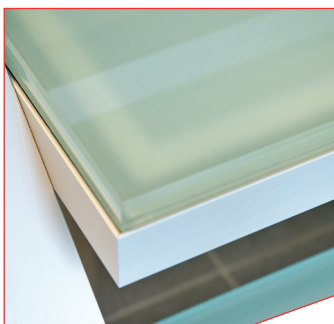

grāah. / cameleon s

technical

accessories

inox

alu - glass

inox or alu

inox

options

closed

cameleon options

glass

rgb led
white led
opal glass
extra clear opal glass

wood

oak
beech
ovankol

stone

twilight
black slate

Optional:

staircase with empty steps

led white or RGB

led white or RGB

maintenance
see www.graah.be