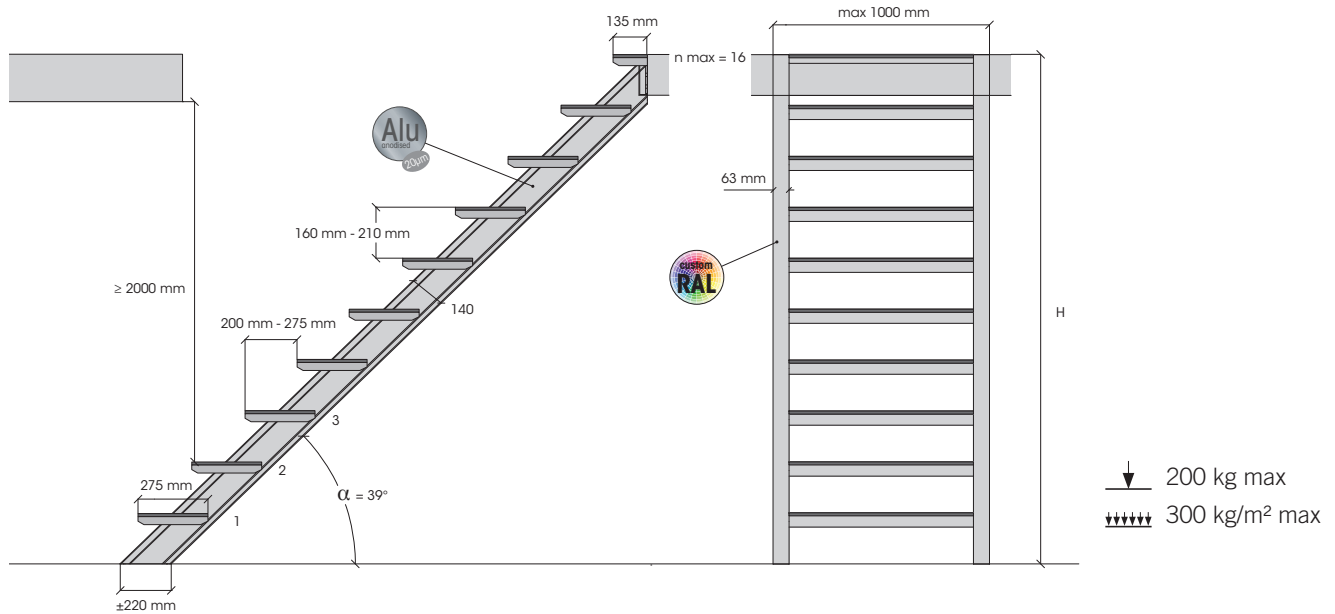

technical

accessories

options

cameleon options

glass

rgb led
white led
opal glass
extra clear opal glass

wood

oak
beech
ovankol

stone

twilight
black slate