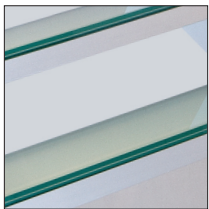

grāah. / cameleon s

technical

accessories

inox

alu - glass

inox or alu

inox

options

closed

cameleon options

glass

rgb led
white led
opal glass
extra clear opal glass

wood

oak
beech
ovankol

stone

twilight
black slate

Optional:

staircase with empty steps

led white or RGB

led white or RGB

maintenance
see www.graah.be