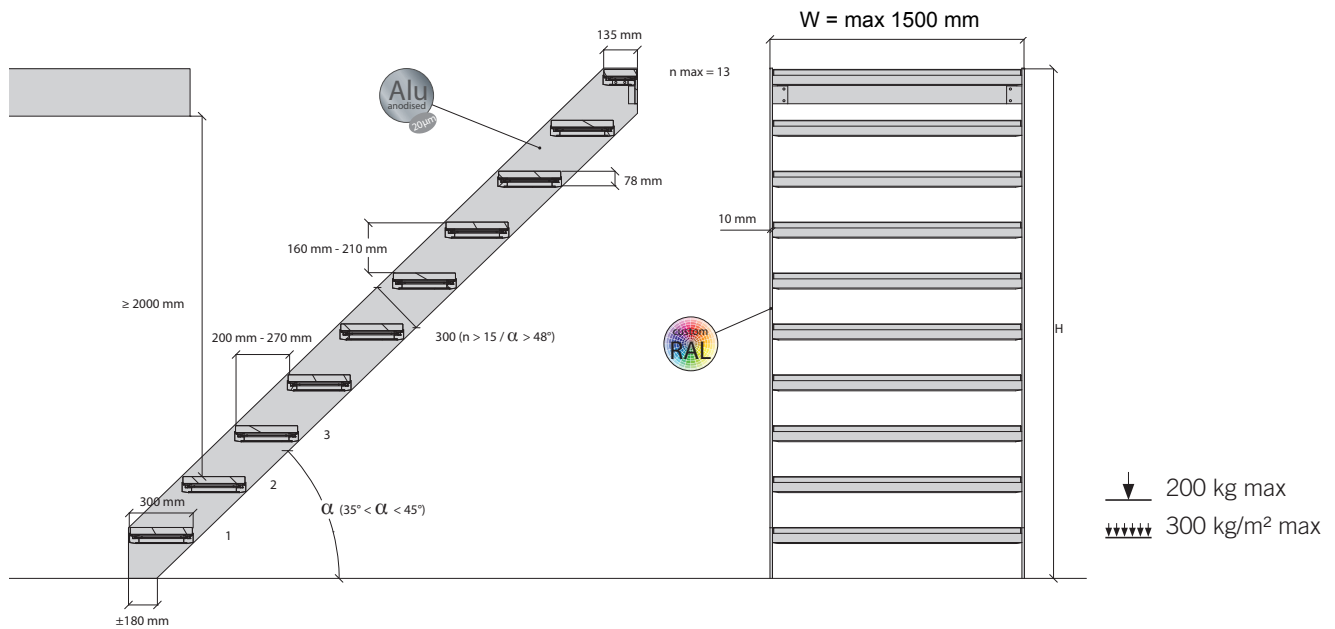

grāah. / cameleon **c xl**

technical

accessories

inox

alu - glass

inox or alu

full glass

options