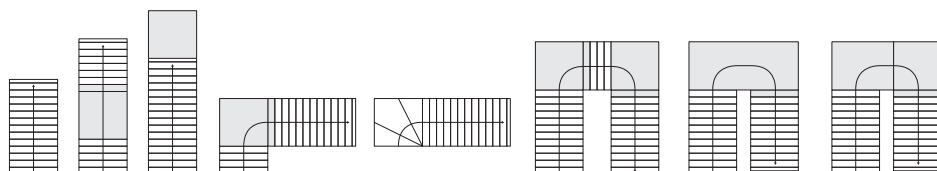

maintenance
see www.graah.be