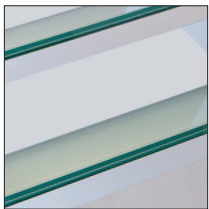

grāah. / cameleon **c xl**

technical

accessories

inox

alu - glass

inox or alu

full glass

options

closed

cameleon options

glass	wood	stone	Optional:
rgb led	oak	twilight	staircase with empty steps
white led	beech	black slate	
opal glass	ovankol		
extra clear opal glass			

maintenance
see www.graah.be