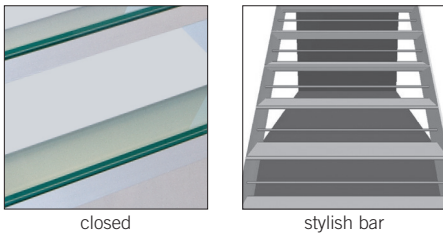

## cameleon options

glass	wood	stone	Optional:
rgb led	oak	twilight	staircase with empty steps
white led	beech	black slate	
opal glass	ovankol		
extra clear opal glass			

maintenance  
see [www.graah.be](http://www.graah.be)