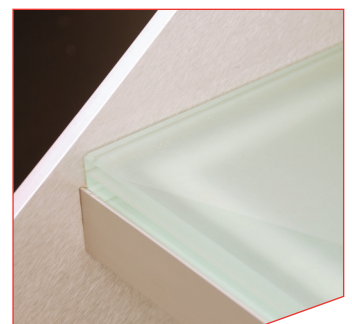

grāah. / cameleon **c**